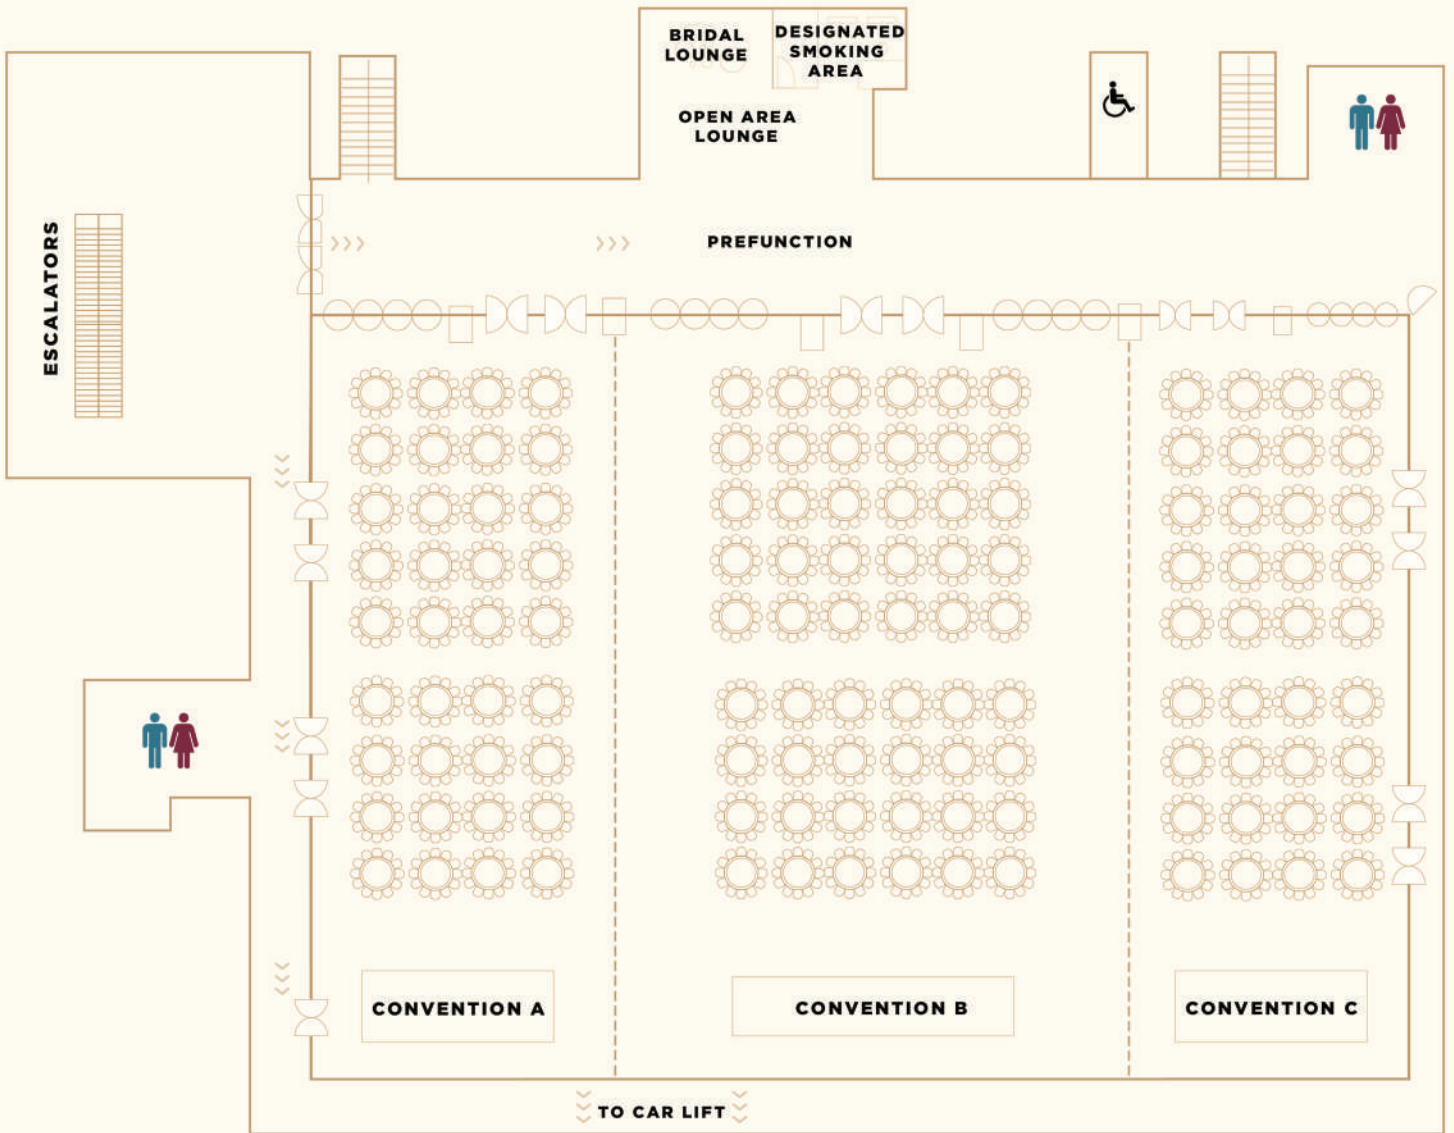

fili

HOTEL

CEBU

# BANQUET GUEST CAPACITY

	 <b>NUSTAR</b> CONVENTION CENTER	<b>CONFERENCE CENTER A</b>	<b>CONFERENCE CENTER B</b>	<b>CONFERENCE CENTER C</b>
 <b>Dimensions</b>	40.29m x 60.80m	40.29m x 17.80m	40.29m x 25.50m	40.29m x 17.50m
 <b>Area</b>	2499 m2 26360 ft2	717 m2 7717 ft2	1027 m2 11054 ft2	705 m2 7588 ft2
 <b>Ceiling Height</b>	6m	6m	6m	6m
 <b>Banquet</b>	1728	450	670	450
 <b>Theater</b>	2541	726	1080	726
 <b>Cocktail</b>	1828	550	770	550
 <b>Classroom</b>	1362	375	612	375
 <b>Conference Board Rm.</b>	753	220	316	217
 <b>Hollow square</b>	694	203	291	200
 <b>U-Shape</b>	753	220	316	217

**NUSTAR**  
CONVENTION CENTER

**CONVENTION A**

**CONVENTION B**

**CONVENTION C**

Gatherings and celebrations are made even better with our expansive and flexible convention space and our offering of complete devices, materials, Wi-Fi access, flowing coffee and tea, and a buffet of the finest international cuisine.