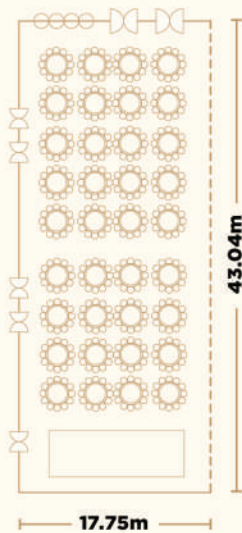

NUSTAR
CONVENTION CENTER

CONVENTION A